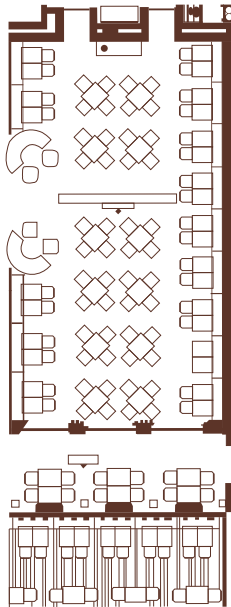

NICKELODEON HOTELS & RESORTS - CAPACITY CHART							
	TRAY PASSED CANAPES	COCKTAIL TABLES	PLATED DINNER	IMPERIAL STYLE SET UP	ROUND TABLE OF 8	CEREMONY	FOOD DISPLAY
BEACH GAZEBO	80 PEOPLE	10 TABLES	60 PEOPLE	60 PEOPLE	8 TABLES	60 PEOPLE	N/A
SKY DECK	80 PEOPLE	10 TABLES	N/A	N/A	N/A	60 PEOPLE	60 PEOPLE
SUGARCANE	90 PEOPLE	9 TABLES	48 PEOPLE	60 PEOPLE	8 TABLES	N/A	N/A
INFINITY DECK	80 PEOPLE	10 TABLES	60 PEOPLE	60 PEOPLE	8 TABLES	N/A	60 PEOPLE
BALLROOM	N/A	N/A	N/A	N/A	N/A	N/A	N/A
LIGHTHOUSE DECK	80 PEOPLE	10 TABLES	60 PEOPLE	60 PEOPLE	8 TABLES	60 PEOPLE	N/A

*THE ABOVE ARE BASED IN OUR MAXIMUM CAPACITY PER EVENT SPACE AND CAN VARY BASED ON EVENT NEEDS AND/OR SET UPS.

SUGARCANE

INFINITY DECK