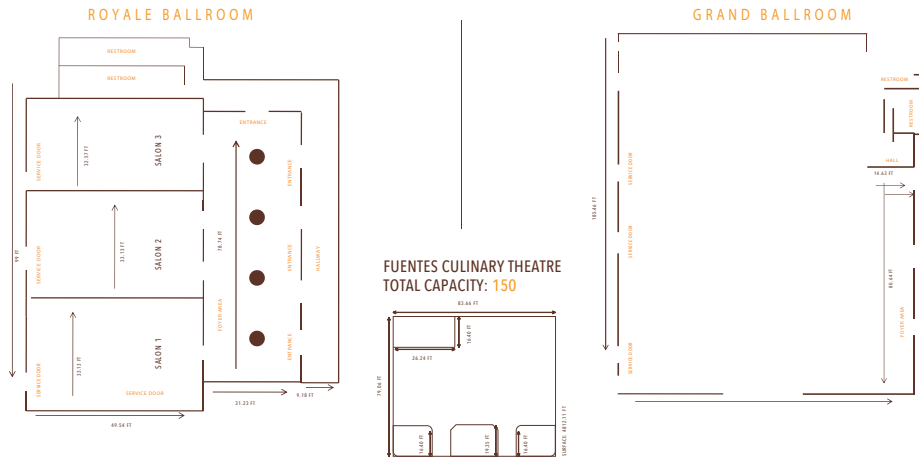

*THE ABOVE ARE BASED IN OUR MAXIMUM CAPACITY PER EVENT SPACE AND CAN VARY BASED ON EVENT NEEDS AND/OR SET UPS.