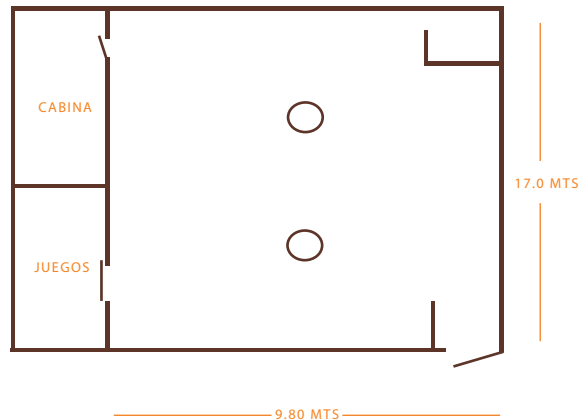

*THE ABOVE ARE BASED IN OUR MAXIMUM CAPACITY PER EVENT SPACE AND CAN VARY BASED ON EVENT NEEDS AND/OR SET UPS.

RICK'S BAR