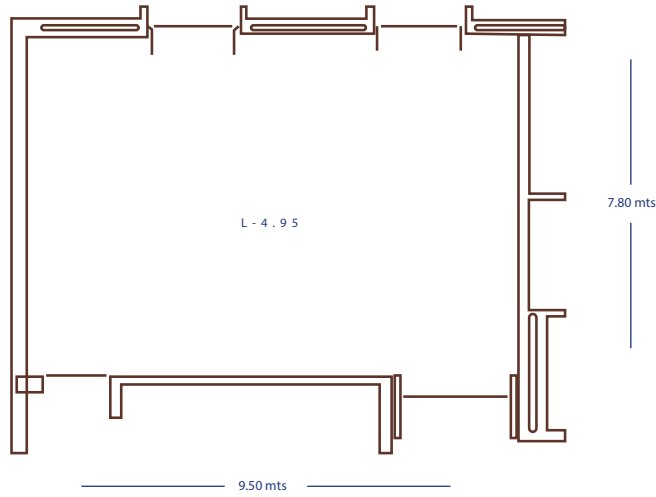

AZUL BEACH RESORT NEGRIL - CAPACITY CHART

  NEGRIL By Karisma	FEET			METERS			STANDING ROOM	RECEPTION SETTING WITH HIGHBOYS	THEATER SETTING	CLASSROOM SETTING	BOARDROOM STYLE/HOLLOW SQUARE	1/2 ROUNDS	ROUNDS	ROUNDS WITH BUFFET SETUP
	Length	Width	Height	Length	Width	Height								
EVENT HALL	25.85	31.33	11.5	7.8	9.55	3.5	100 PEOPLE	80 PEOPLE	88 PEOPLE	50 PEOPLE	40 PEOPLE	46 PEOPLE	50 PEOPLE	40 PEOPLE
BEACH	N/A						250 PEOPLE	N/A						198 PEOPLE

*THE ABOVE ARE BASED IN OUR MAXIMUM CAPACITY PER EVENT SPACE AND CAN VARY BASED ON EVENT NEEDS AND/OR SET UPS.

EVENT HALL