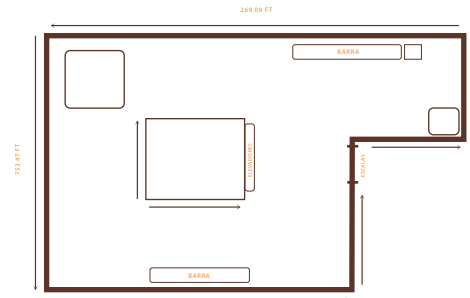

GENERATIONS RIVIERA MAYA - CAPACITY CHART

	FEET			METERS									
	Length	Width	Height	Length	Width	Height	CLASSROOM	THEATRE	CONFERENCE	HOLLOW SQUARE	U-SHAPE	COCKTAIL	BANQUET
BALLROOMS													
GENERATIONS BALLROOM THEATRE	71.19			21.70	12.40		COMING SOON						
					12.07		80	150	30	30	30	100	60
OUTDOOR VENUES													
GENERATIONS BEACH SKY TERRACE							N/A	N/A	N/A	N/A	N/A	300	200
			N/A	70.00	25.00	N/A	N/A	N/A	N/A	N/A	N/A	150	200
CHEF MARKET PIER							40	80	40	N/A	N/A	200	160

*THE ABOVE ARE BASED IN OUR MAXIMUM CAPACITY PER EVENT SPACE AND CAN VARY BASED ON EVENT NEEDS AND/OR SET UPS.