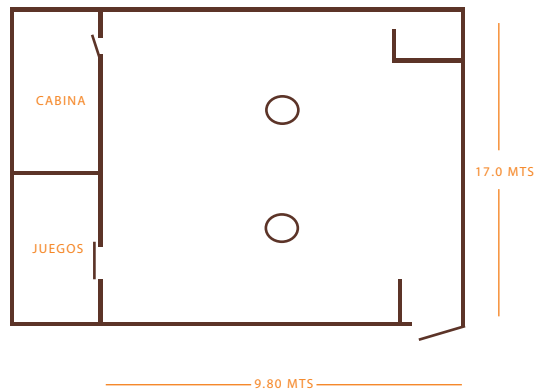

*THE ABOVE ARE BASED IN OUR MAXIMUM CAPACITY PER EVENT SPACE AND CAN VARY BASED ON EVENT NEEDS AND/OR SET UPS.

RICK'S BAR