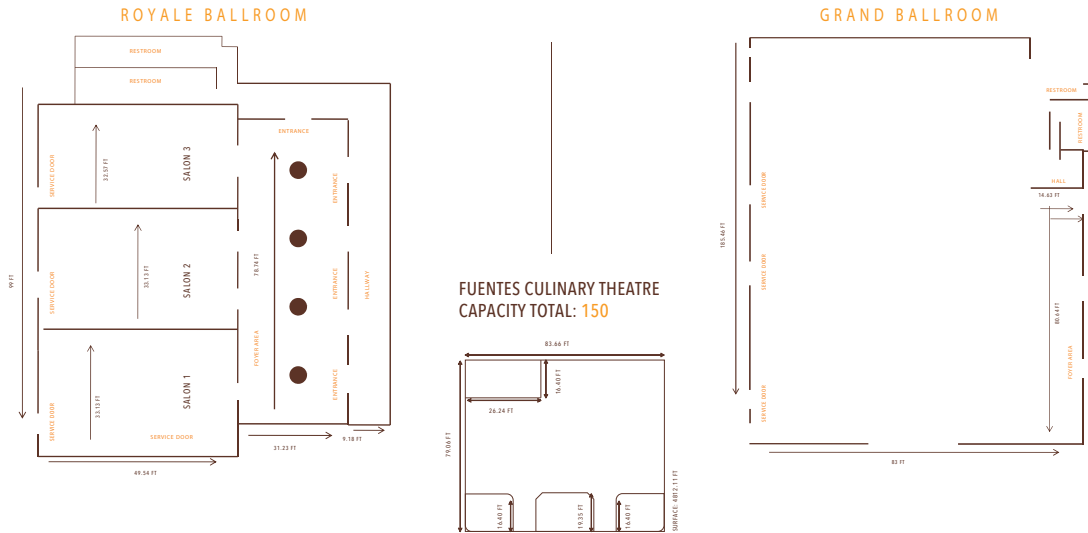

*THE ABOVE ARE BASED IN OUR MAXIMUM CAPACITY PER EVENT SPACE AND CAN VARY BASED ON EVENT NEEDS AND/OR SET UPS.