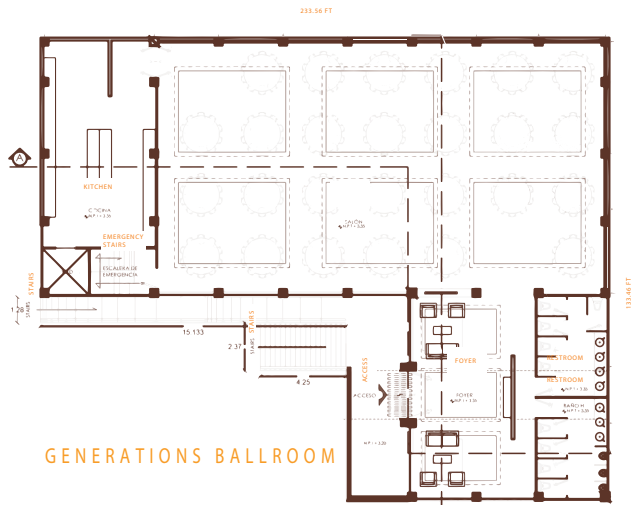

GENERATIONS RIVIERA MAYA - CAPACITY CHART

	FEET			METERS									
	Length	Width	Height	Length	Width	Height	CLASSROOM	THEATRE	CONFERENCE	HOLLOW SQUARE	U-SHAPE	COCKTAIL	BANQUET
BALLROOMS													
GENERATIONS BALLROOM THEATRE	71.19			21.70	12.40		COMING SOON						
					12.07		80	150	30	30	30	100	60
OUTDOOR VENUES													
GENERATIONS BEACH SKY TERRACE							N/A	N/A	N/A	N/A	N/A	300	200
			N/A	70.00	25.00	N/A	N/A	N/A	N/A	N/A	N/A	150	200
CHEF MARKET PIER							40	80	40	N/A	N/A	200	160

*THE ABOVE ARE BASED IN OUR MAXIMUM CAPACITY PER EVENT SPACE AND CAN VARY BASED ON EVENT NEEDS AND/OR SET UPS.