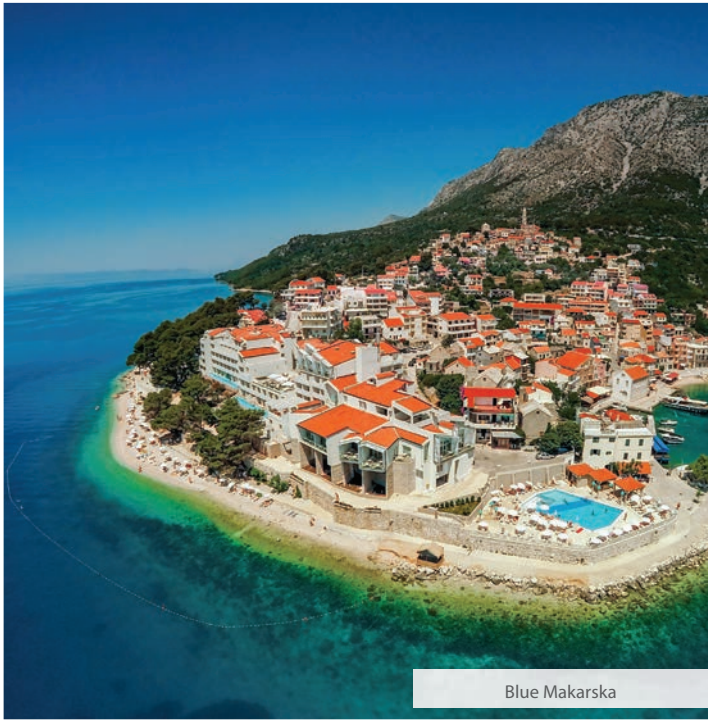

Montenegro. Karisma Hotels Adriatic features a reinvented concept of the ultimate group escape. Our unique European portfolio encompasses four all-inclusive adults-only resorts located in magical rivieras in Croatia near the ancient cities of Split and Dubrovnik, as well as a family-friendly resort on the amazing Montenegrin coast. No matter which resort you choose, from the sensuous SENSIMAR Makarska, the picturesque SENSIMAR Adriatic Beach Resort, the secluded SENSIMAR Kalamota Island Resort, or the vibrant Wind Rose by Karisma, your group will truly love every moment spent here.