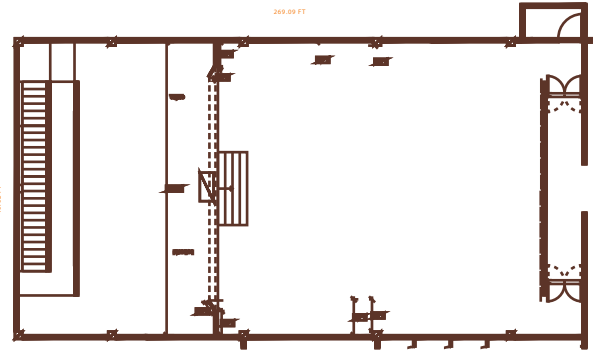

GENERATIONS RIVIERA MAYA - CAPACITY CHART

	FEET			METERS									
	Length	Width	Height	Length	Width	Height	CLASSROOM	THEATRE	CONFERENCE	HOLLOW SQUARE	U-SHAPE	COCKTAIL	BANQUET
BALLROOMS													
GENERATIONS BALLROOM THEATRE	71.19			21.70	12.40		COMING SOON						
					12.07		80	150	30	30	30	100	60
OUTDOOR VENUES													
GENERATIONS BEACH SKY TERRACE							N/A	N/A	N/A	N/A	N/A	300	200
			N/A	70.00	25.00	N/A	N/A	N/A	N/A	N/A	N/A	150	200
CHEF MARKET PIER							40	80	40	N/A	N/A	200	160

*THE ABOVE ARE BASED IN OUR MAXIMUM CAPACITY PER EVENT SPACE AND CAN VARY BASED ON EVENT NEEDS AND/OR SET UPS.

THEATRE