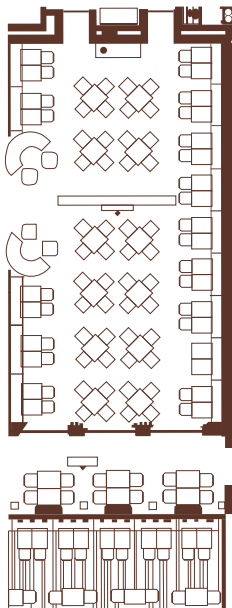

CORPORATE EVENTS

With so many different venues, and experts skilled at planning events of all kinds, Karisma Hotels & Resorts can create engaging, immersive and truly memorable experiences that will impress even the most demanding corporate titans, from start to finish.

SOCIAL GREWPS (Gatherings • Reunions • Events • Work • Play • Social)

Whether it's a group gathering, a yearly family reunion, wedding or friends' getaway, we're adept at accommodating groups of any size for any occasion. Our staff will happily coordinate dinner arrangements, culinary events, group activities, fishing and golf tournaments, tours of cultural and historic sites, and pretty much anything else you can dream up.

NICKELODEON HOTELS & RESORTS - CAPACITY CHART							
	TRAY PASSED CANAPES	COCKTAIL TABLES	PLATED DINNER	IMPERIAL STYLE SET UP	ROUND TABLE OF 8	CEREMONY	FOOD DISPLAY
BEACH GAZEBO	80 PEOPLE	10 TABLES	60 PEOPLE	60 PEOPLE	8 TABLES	60 PEOPLE	N/A
SKY DECK	80 PEOPLE	10 TABLES	N/A	N/A	N/A	60 PEOPLE	60 PEOPLE
SUGARCANE	90 PEOPLE	9 TABLES	48 PEOPLE	60 PEOPLE	8 TABLES	N/A	N/A
INFINITY DECK	80 PEOPLE	10 TABLES	60 PEOPLE	60 PEOPLE	8 TABLES	N/A	60 PEOPLE
BALLROOM	N/A	N/A	N/A	N/A	N/A	N/A	N/A
LIGHTHOUSE DECK	80 PEOPLE	10 TABLES	60 PEOPLE	60 PEOPLE	8 TABLES	60 PEOPLE	N/A

*The above are based in our Maximum capacity per Event space and can vary based on event needs and/or set ups.

SUGARCANE

INFINITY DECK